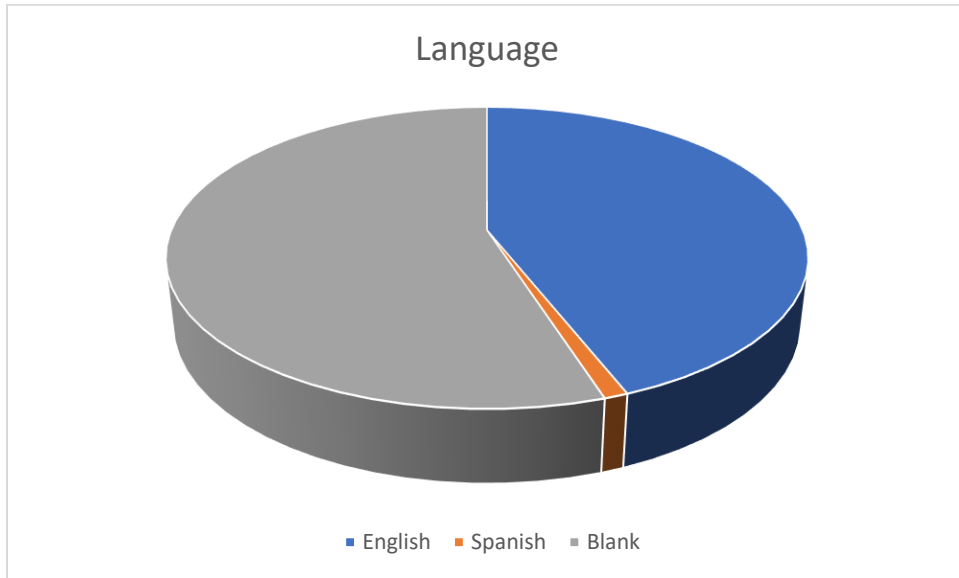

**ADRC PSA 5
October 1, 2020 to December 31, 2020
PLUM SURVEY DATA**

Choice	# of Respondents
English	257
Spanish	6
Blank	321
Total	584

Choice	# of Respondents
Yes	254
No	0
Not Sure	1
Unanswered	330

Choice	# of Respondents
Yes	252
No	0
Not Sure	0
Unanswered	333

Choice	# of Respondents
Yes	245
No	1
Not Sure	2
Unanswered	337

Choice	# of Respondents
Yes	245
No	1
Not Sure	2
Unanswered	337

Choice	# of Respondents
Yes	111
No	4
Not Sure	12
Unanswered	338